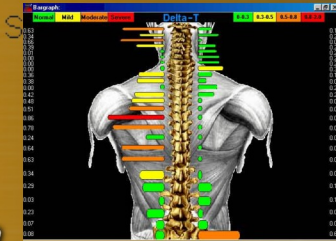

Classic Massage Studio